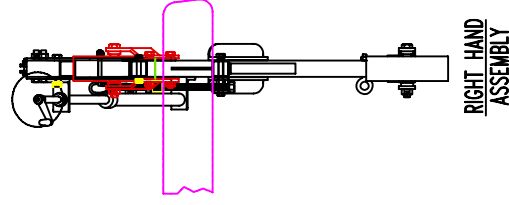

ANGULAR STIRRUPS

Model No.	DESCRIPTION	WEIGHT
150-230	ANGULAR STIRRUP - P4	157 lbs.
150-230S	Safway Mount Angular Stirrup	164 lbs.
150-230U	Universal Mount Angular Stirrup	159 lbs.

*NOTE: Posts, Guardrails, & Toeboards not shown for clarity and are not Supplied.
* Angular Stirrups are Shipped in Left & Right Assemblies Per Pair*

150-230U
RIGHT HAND ASSEMBLY

114 1/2"
MAX. LENGTH

29 3/4"

80" MAX.

72 5/8"
MAX.

RIGHT HAND ASSEMBLY

RIGHT HAND ASSEMBLY SHOWN