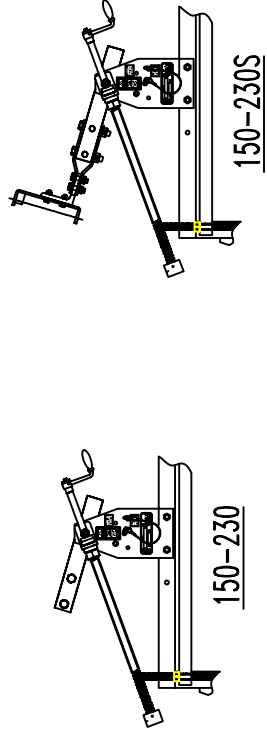

ANGULAR STIRRUPS

Model No.	DESCRIPTION	WEIGHT
150-230	ANGULAR STIRRUP - P4	157 lbs.
150-230S	Safway Mount Angular Stirrup	164 lbs.
150-230U	Universal Mount Angular Stirrup	159 lbs.

*NOTE: Posts, Guardrails, & Toeboards not shown for clarity and are not Supplied.
* Angular Stirrups are Shipped in Left & Right Assemblies Per Pair*

150-230U
RIGHT HAND ASSEMBLY

114 1/2"
MAX. LENGTH

29 3/4"

80" MAX.

72 5/8"
MAX.

RIGHT HAND ASSEMBLY

RIGHT HAND ASSEMBLY SHOWN