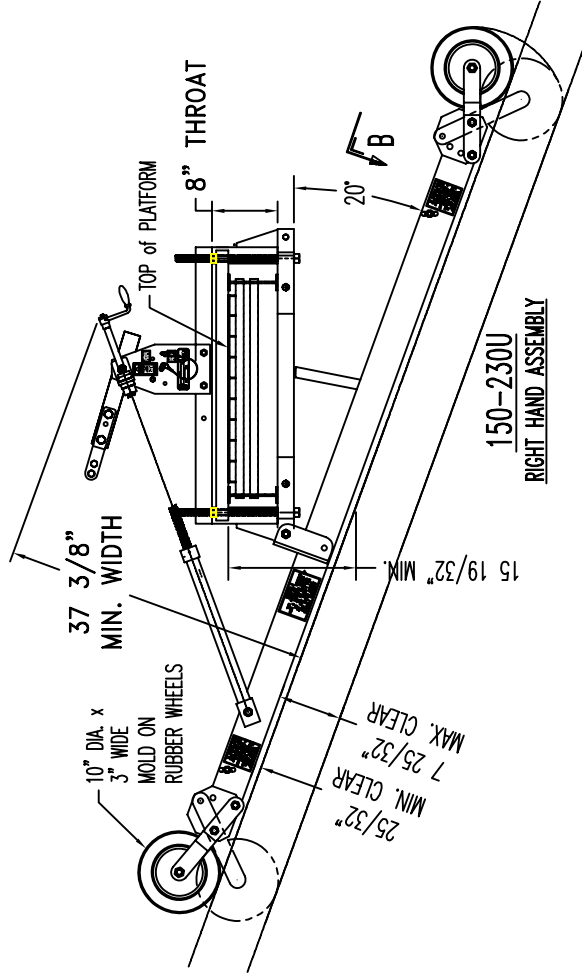

ANGULAR STIRRUPS

Model No.	DESCRIPTION	WEIGHT
150-230	ANGULAR STIRRUP - P4	157 lbs.
150-230S	Safway Mount Angular Stirrup	164 lbs.
150-230U	Universal Mount Angular Stirrup	159 lbs.

*NOTE: Posts, Guardrails, & Toeboards not shown for clarity and are not Supplied.
* Angular Stirrups are Shipped in Left & Right Assemblies Per Pair*

150-230U
RIGHT HAND ASSEMBLY

114 1/2"
MAX. LENGTH

29 3/4"

80" MAX.

72 5/8"
MAX.

RIGHT HAND ASSEMBLY

RIGHT HAND ASSEMBLY SHOWN