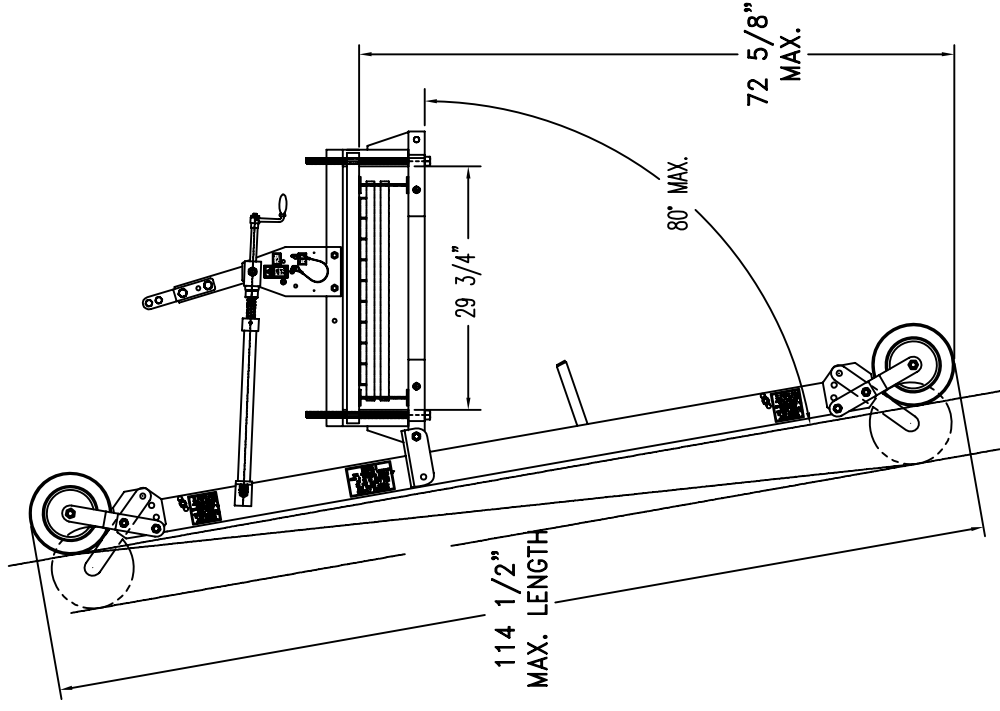

ANGULAR STIRRUPS

Model No.	DESCRIPTION	WEIGHT
150-230	ANGULAR STIRRUP - P4	157 lbs.
150-230S	Safway Mount Angular Stirrup	164 lbs.
150-230U	Universal Mount Angular Stirrup	159 lbs.

*NOTE: Posts, Guardrails, & Toeboards not shown for clarity and are not Supplied.
* Angular Stirrups are Shipped in Left & Right Assemblies Per Pair*

150-230U
RIGHT HAND ASSEMBLY

114 1/2"
MAX. LENGTH

29 3/4"

80" MAX.

72 5/8"
MAX.

RIGHT HAND ASSEMBLY

RIGHT HAND ASSEMBLY SHOWN