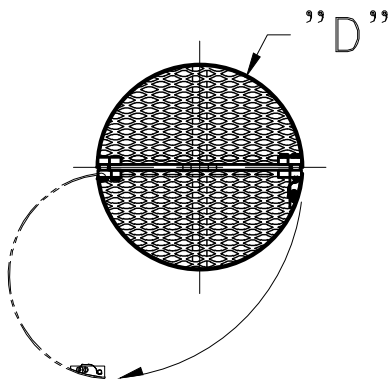

## ROUND WORKBASKET

Model No.	"D"	"H"	Weight
143-600	18"	83 9/32"	51 lbs.
143-610	24"	83 9/32"	60 lbs.
143-620	16"	83 9/32"	48 lbs.
143-630	22"	83 9/32"	57 lbs.

NOTE: To be used with Medium & Large Powered  
Tripod Hoists, Quad Pod Hoists or Manual Tripod Hoist  
**NOT TO BE USED WITH CRANES, DOES NOT MEET  
STANDARDS FOR MAN BASKETS !!  
LOAD CAPACITY: 500 LBS.**

18" DIA. BASKET SHOWN