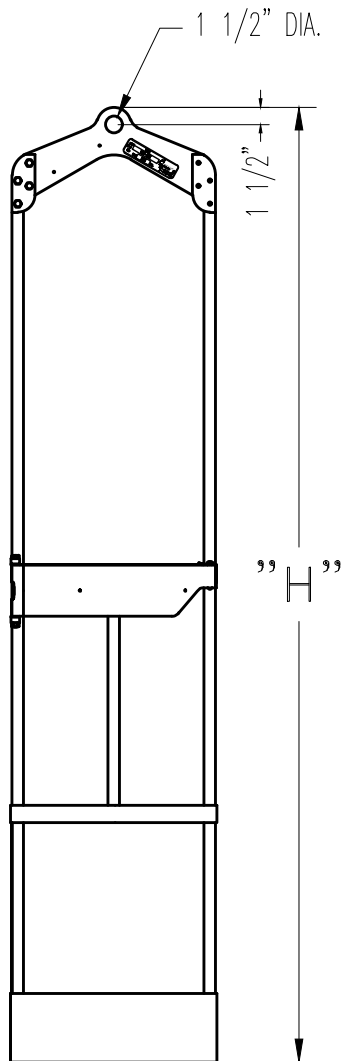

## ROUND WORKBASKET

Model No.	"D"	"H"	Weight
143-600	18"	83 9/32"	51 lbs.
143-610	24"	83 9/32"	60 lbs.
143-620	16"	83 9/32"	48 lbs.
143-630	22"	83 9/32"	57 lbs.

NOTE: To be used with Medium & Large Powered  
Tripod Hoists, Quad Pod Hoists or Manual Tripod Hoist  
**NOT TO BE USED WITH CRANES, DOES NOT MEET  
STANDARDS FOR MAN BASKETS !!  
LOAD CAPACITY: 500 LBS.**

18" DIA. BASKET SHOWN