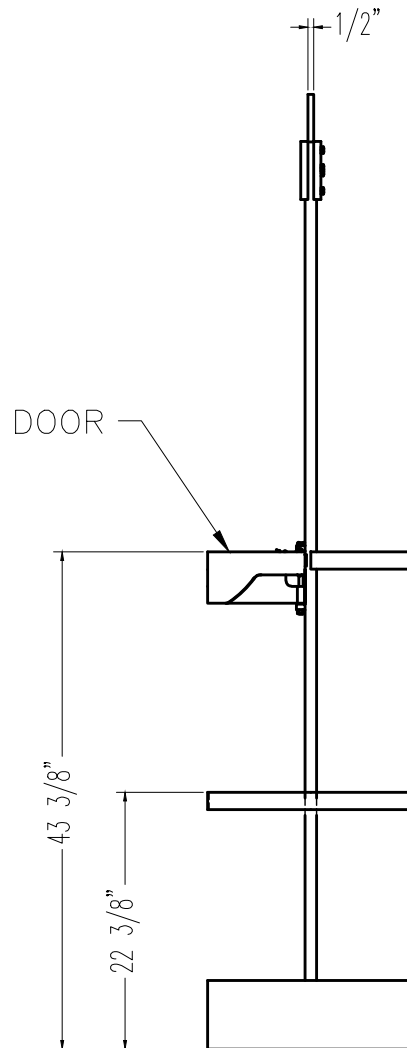

## ROUND WORKBASKET

Model No.	"D"	"H"	Weight
143-600	18"	83 9/32"	51 lbs.
143-610	24"	83 9/32"	60 lbs.
143-620	16"	83 9/32"	48 lbs.
143-630	22"	83 9/32"	57 lbs.

NOTE: To be used with Medium & Large Powered  
Tripod Hoists, Quad Pod Hoists or Manual Tripod Hoist  
**NOT TO BE USED WITH CRANES, DOES NOT MEET  
STANDARDS FOR MAN BASKETS !!  
LOAD CAPACITY: 500 LBS.**

18" DIA. BASKET SHOWN