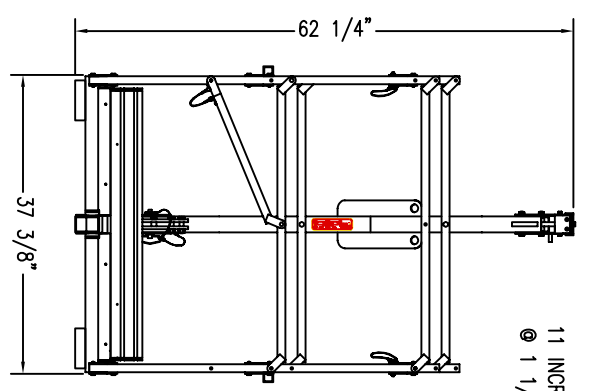

INTERNAL MOUNT PLAN VIEW

EXTERIOR MOUNT SECTION A-A

WORK BASKETS PASS THROUGH DIMENSIONS

COLLAPSIBLE LOW HEADROOM WORKBASKET

Model No.	Hoist Mount Style	* TYPE *	Weight
143-210	PE-4C & PA-4C	LOW HEADROOM INTERNAL	124 lbs.
143-210S	Safway	LOW HEADROOM INTERNAL	127 lbs.
143-210U	Universal	LOW HEADROOM INTERNAL	122 lbs.
*143-210USL	Universal	2 LINE LOW HEADROOM INTERNAL	122 lbs.
143-215	PE-4C & PA-4C	LOW HEADROOM EXTERNAL	120 lbs.
143-215S	Safway	LOW HEADROOM EXTERNAL	120 lbs.
143-215U	Universal	LOW HEADROOM EXTERNAL	126 lbs.
*143-215USL	Universal	2 LINE LOW HEADROOM EXTERNAL	130 lbs.