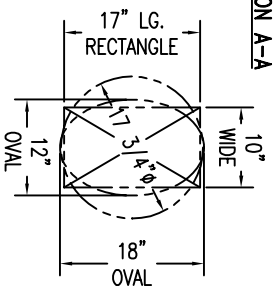

INTERNAL MOUNT PLAN VIEW

EXTERIOR MOUNT SECTION A-A

WORK BASKETS PASS THROUGH DIMENSIONS

COLLAPSIBLE LOW HEADROOM WORKBASKET

Model No.	Hoist Mount Style	* TYPE *	Weight
143-210	PE-4C & PA-4C	LOW HEADROOM INTERNAL	124 lbs.
143-210S	Safway	LOW HEADROOM INTERNAL	127 lbs.
143-210U	Universal	LOW HEADROOM INTERNAL	122 lbs.
*143-210USL	Universal	2 LINE LOW HEADROOM INTERNAL	122 lbs.
143-215	PE-4C & PA-4C	LOW HEADROOM EXTERNAL	120 lbs.
143-215S	Safway	LOW HEADROOM EXTERNAL	120 lbs.
143-215U	Universal	LOW HEADROOM EXTERNAL	126 lbs.
*143-215USL	Universal	2 LINE LOW HEADROOM EXTERNAL	130 lbs.